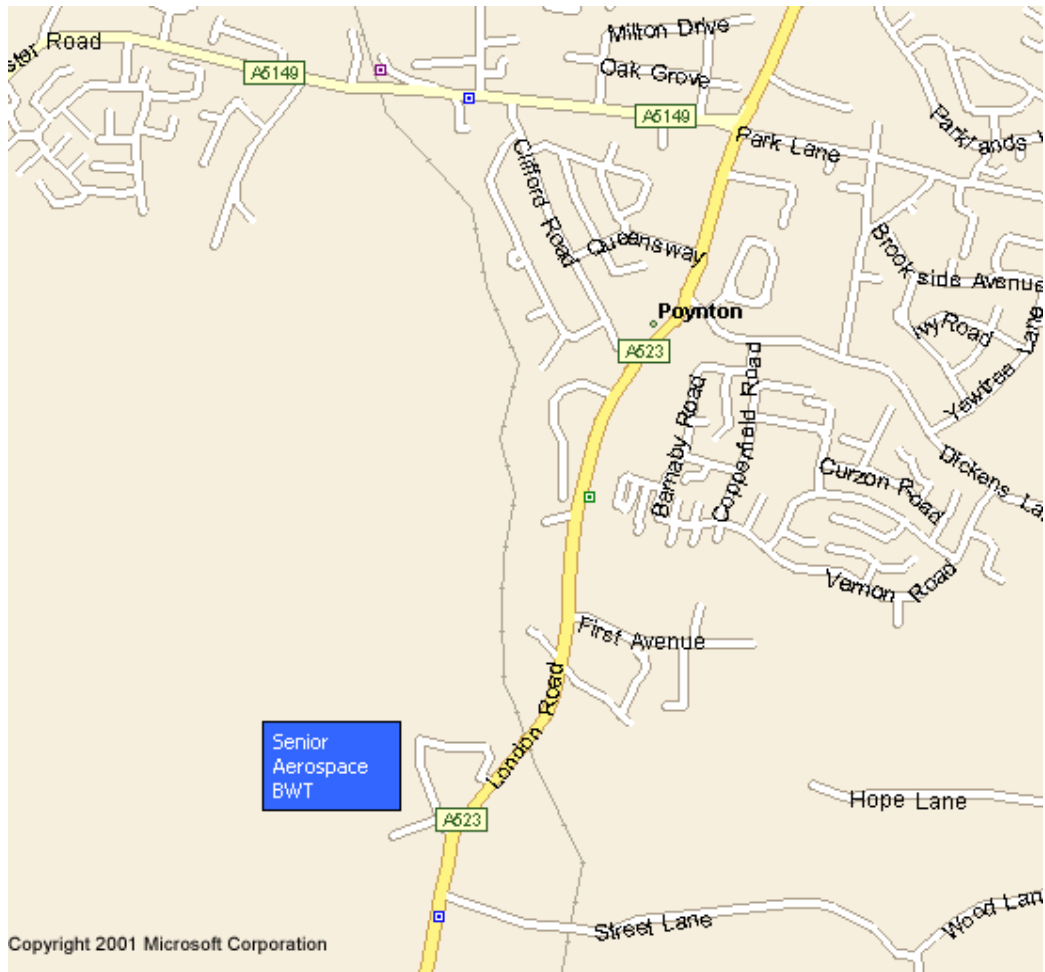

Directions:

Senior Aerospace BWT
Adlington Park
Adlington
Macclesfield, SK10 4NL
UK
T: +44 (0) 1625 870700
F: +44 (0) 1625 879472

Senior Aerospace BWT's Adlington site is located 15 miles south-east of Manchester, 4 miles north of Macclesfield and 1 mile south of Poynton off the A523. It is within easy access of all major rail links, motorway routes and Manchester International Airport.

By Road

If travelling from Manchester International Airport or one of the UK Motorway Links the most direct route to the facility is to follow the signs for the M60 Manchester Ring Road following directions for Stockport. At Junction 1 exit the motorway and follow the road signs for the A6 heading towards Macclesfield. After approximately 4 miles proceed along the A523 sign posted Macclesfield. Continue along this road for a further 4 miles, through Poynton, where Adlington Industrial Estate will be sign posted on the right. Senior Aerospace BWT is located 0.3 miles on the left side of the road.